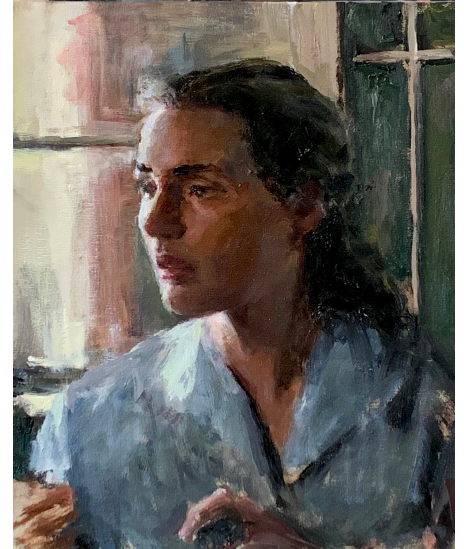

Nicolas Chen sketch

Book
Now